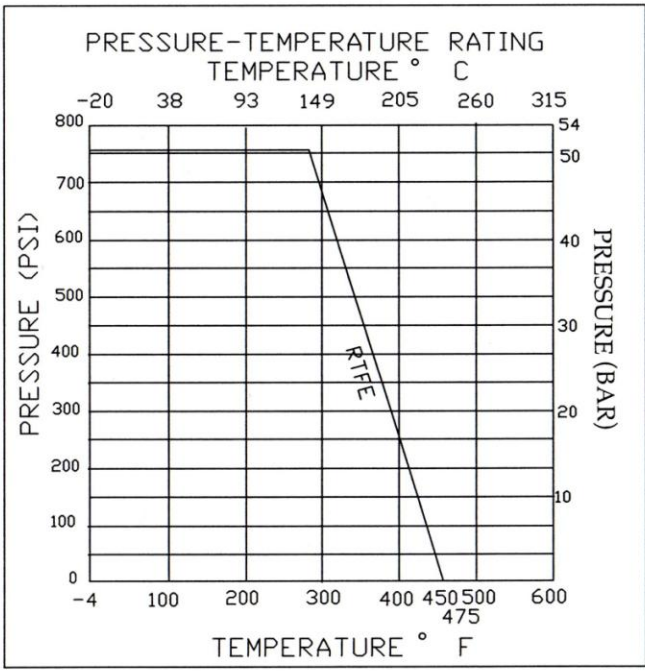

Surface Finish: Ra  
 0.2  
 1.6  
 6.3  
 25  
 JIS

JFW INDUSTRIES, INC.

CHECK BY	DRAWING BY	DATE	SPECIFICATION	2-PC Flanged End Ball Valve Class 300
	<i>Sammy</i>	Mar.21.2016	MATERIAL	CF8M
			PROCESS/Nr.	
			UNIT / SCALE	mm