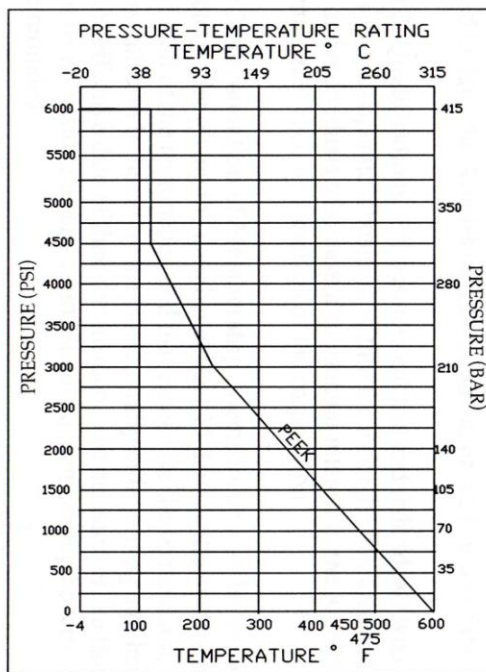

JFW INDUSTRIES, INC.

CHECK BY	DRAWING BY	DATE	SPECIFICATION	2-PC Screwed End Ball Valve 6000 WOG
	<i>Jammy</i>	Mar.21.2016	MATERIAL	CF8M
			PROCESS/Nr.	
			UNIT / SCALE	mm

△			
△			
△			
Revise	Description	Date	Approve
DRAWING NO.		BV-6M	
		-16	