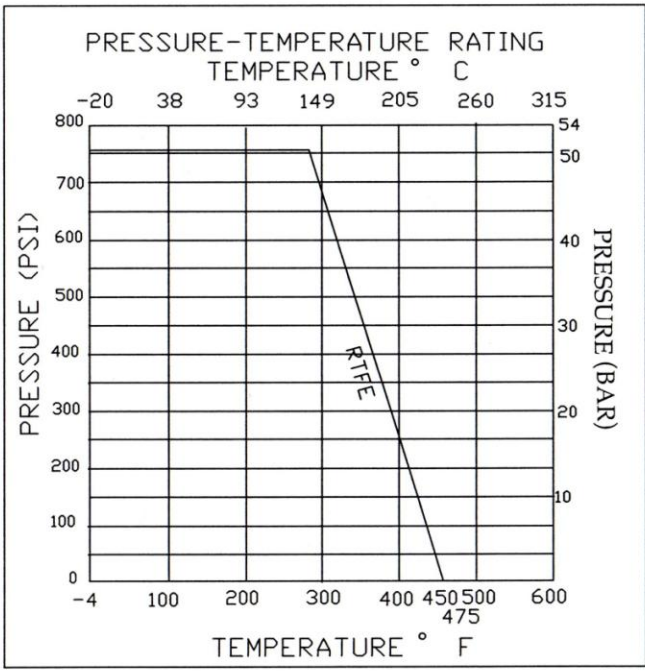

Surface Finish: Ra
 0.2
 1.6
 6.3
 25
 JIS

JFW INDUSTRIES, INC.

CHECK BY	DRAWING BY	DATE	SPECIFICATION	2-PC Flanged End Ball Valve Class 300
	<i>Sammy</i>	Mar.21.2016	MATERIAL	CF8M
			PROCESS/Nr.	
			UNIT / SCALE	mm